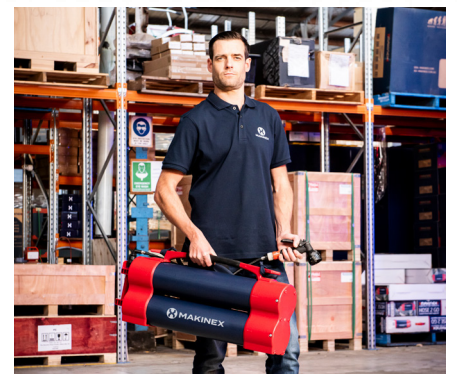

Features:

Makinex Surface Cleaning Range:

3. Hose2Go